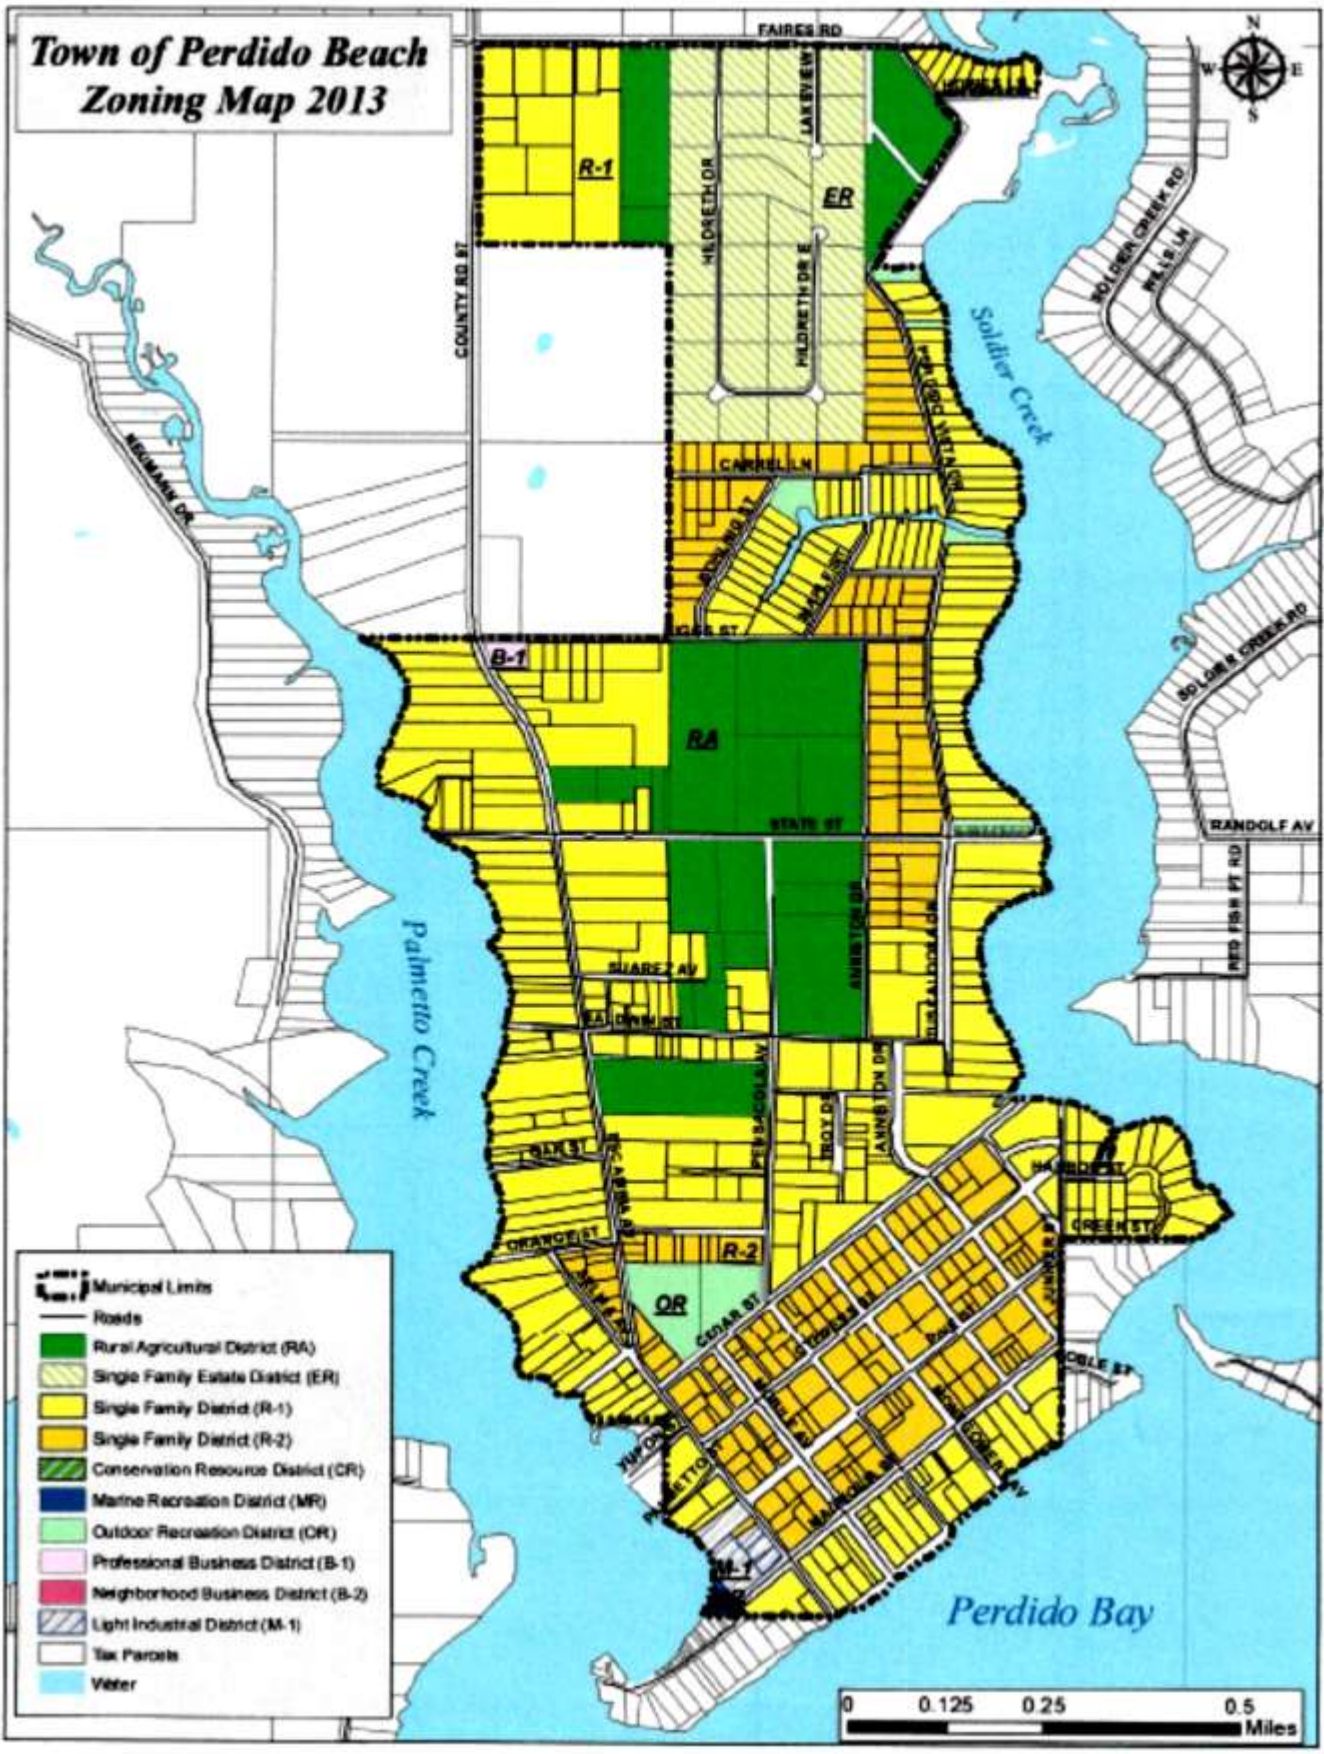

Town of Perdido Beach Zoning Map 2013

- Municipal Limits
- Roads
- Rural Agricultural District (RA)
- Single Family Estate District (ER)
- Single Family District (R-1)
- Single Family District (R-2)
- Conservation Resource District (CR)
- Marine Recreation District (MR)
- Outdoor Recreation District (OR)
- Professional Business District (B-1)
- Neighborhood Business District (B-2)
- Light Industrial District (M-1)
- Tax Parcels
- Water

0 0.125 0.25 0.5 Miles